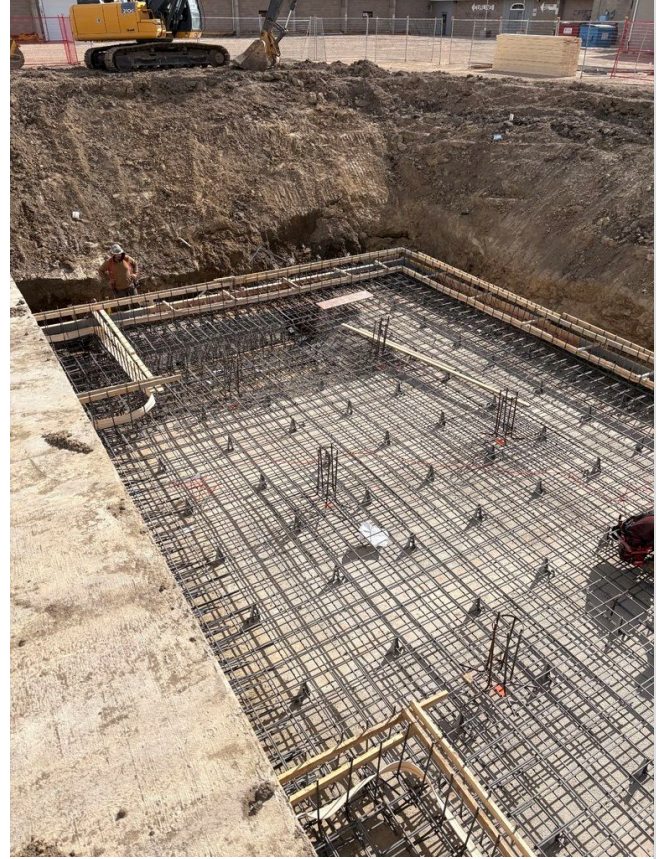

[IMG_0855.jpeg](#)

Added as Reference

Taken on Apr 30, 2026, 4:15 PM CST

Added on Apr 30, 2026, 4:45 PM CST

Added by kurt kurt